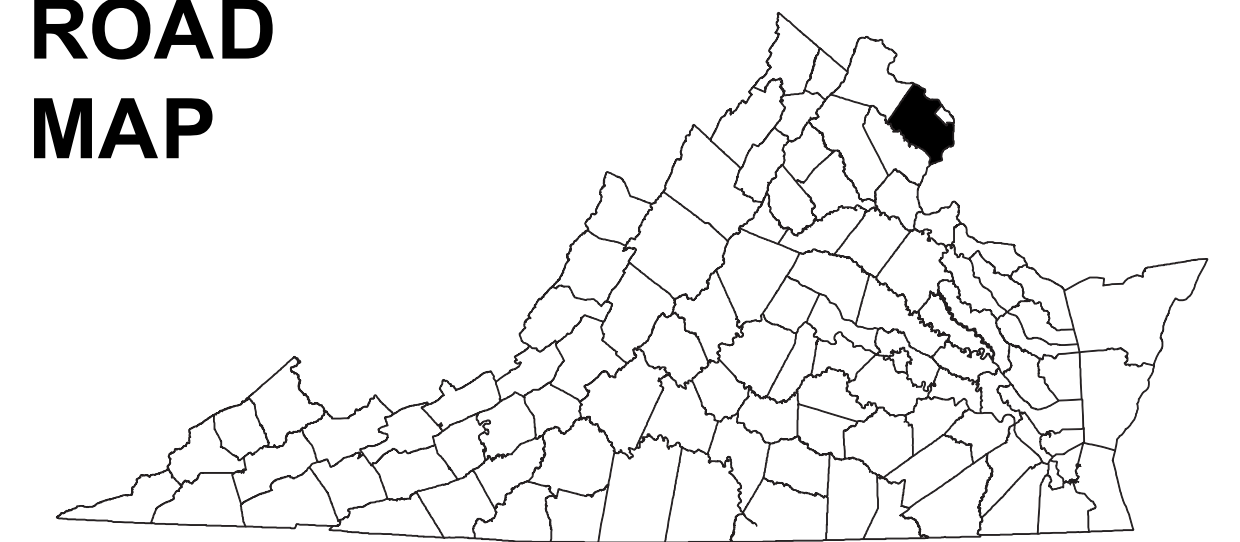

FAIRFAX COUNTY, VA

COUNTY ROAD MAP

FAIRFAX COUNTY

ROAD CLASSIFICATIONS	MISCELLANEOUS
Frontage Road	Schools
Secondary Route	Seaports
State Route	Park_RideLots
U.S. Route	AIRPORTS
Urban Road	Commercial
LightSurface	General
DividedHwyInterstate	Military
AllWeatherSurface	RAILROADS
Unsurfaced	Metro
otherSurface	VARailroads
BikeRoutes	Park_N_Ride
AppalachianTrail	BOUNDARIES
Scenic Roads	MilitaryAreas
Additional ROAD CLASSIFICATION (Post 2019)	MagisterialDistricts
Hard-surface	Incorp_Areas
	Natural_LandCover